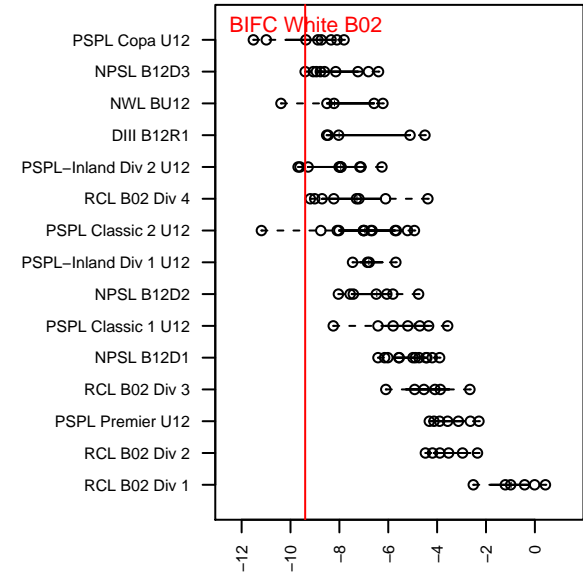

BIFC White B02

Bainbridge Island FC
Bainbridge Island, WA
B02 total strength=216
attack=0.17 defense=0.1
fall league = NPSL B12D3
notes= Gregory 2013

alt names used:
BIFC 02 White
BIFC 02 White

Venues played:
2014 Blast Off BU12 B
2014 NPSL B12D3

**attack and defense variance (black dot)
relative to other teams
and top 10 in region**

**attack and defense rating
relative to others at age
and all opponents in last 13 months**

Performance relative to 13 month average

Performance relative to 13 month average

date	home		away		venue	pred.home	pred.away
2014-12-13	BIFC White B02	2	FME Xtreme B02	2	2014 NPSL B12D3	1.16	5.21
2014-12-06	Silver Lake Bombers B02	3	BIFC White B02	0	2014 NPSL B12D3	3.68	0.61
2014-11-15	WS Wildcats B02	5	BIFC White B02	0	2014 NPSL B12D3	3.87	0.49
2014-11-01	BIFC White B02	3	Seattle United NE White B02	1	2014 NPSL B12D3	1.19	2.05
2014-10-25	BYSC Select B02	3	BIFC White B02	0	2014 NPSL B12D3	2.15	1.41
2014-10-18	Newport FC Predator B02	1	BIFC White B02	0	2014 NPSL B12D3	1.61	0.68
2014-10-11	BIFC White B02	2	Mercer Island FC Strikers B02	1	2014 NPSL B12D3	0.97	1.33
2014-09-27	Real Everett B02	3	BIFC White B02	3	2014 NPSL B12D3	2.09	1.67
2014-09-20	BIFC White B02	1	WS Wildcats B02	8	2014 NPSL B12D3	0.49	3.87
2014-09-13	FME Xtreme B02	6	BIFC White B02	1	2014 NPSL B12D3	5.21	1.16
2014-09-06	BIFC White B02	0	Silver Lake Bombers B02	3	2014 NPSL B12D3	0.61	3.68
2014-08-09	BIFC White B02	1	Mercer Island FC Strikers B02	2	2014 Blast Off BU12 B	0.97	1.33
2014-08-09	FC Tacoma White B02	1	BIFC White B02	1	2014 Blast Off BU12 B	0.68	2.04
2014-08-08	NK Fire B02	5	BIFC White B02	0	2014 Blast Off BU12 B	7.23	0.55